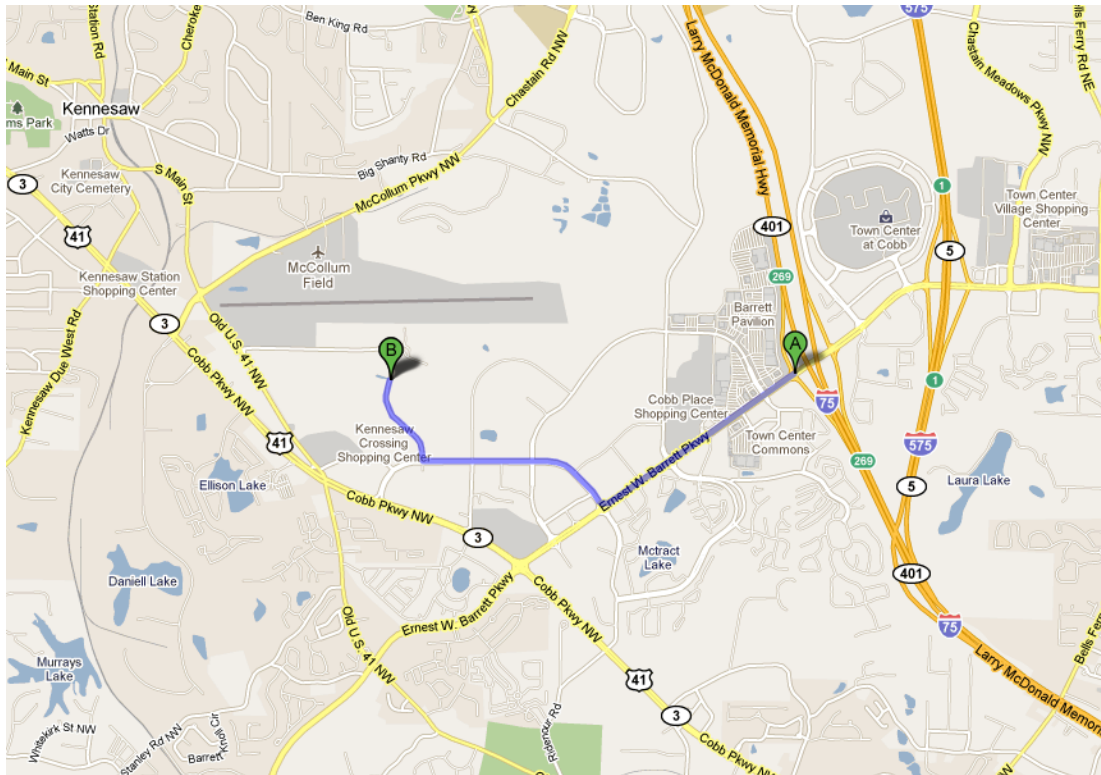

Directions to DSC

Coming from the **SOUTH** (Marietta, Atlanta, Airport):

1. Take I-75 North to **Barrett Parkway** (Exit 269)
2. At the bottom of the ramp, turn **LEFT** and proceed through the first traffic light
PROCEED WITH STEP 3 BELOW

Coming from the **NORTH** (Cartersville, Chattanooga):

1. Take I-75 South to **Barrett Parkway** (Exit 269)
2. At the bottom of the ramp, turn **RIGHT**
PROCEED WITH STEP 3 BELOW

3. Travel approximately .9 miles through 3 traffic lights
4. After the third traffic light (as you are passing Carl Black Dealership) move into the right lane
5. Turn **RIGHT** onto **Roberts Rd** at the fourth traffic light
6. Proceed through two traffic lights (second will be Vaughn Rd)
7. Take the next **RIGHT** onto **Barrett Park Drive** (no traffic light)
8. Travel .1 miles and turn **RIGHT** into the DSC parking lot (fourth building on the right)